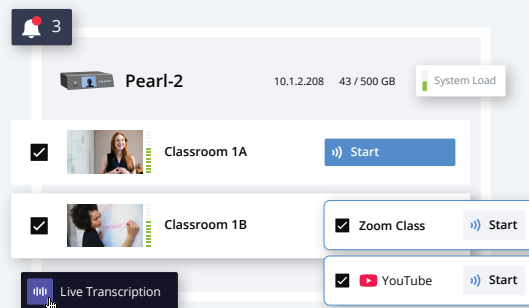

Monitor Yuja events in the cloud

Epiphan Cloud lets you conveniently review scheduled Yuja events and check the status of integrated encoders wherever they are.

epiphan.com/cloud

A Pearl for every requirement

Pearl Nano

Ideal for small-scale productions, SRT contribution encoding, and as a streamer/recorder add-on to an existing setup.

Pearl Mini

Offers the all-in-one functionality of Pearl-2 in a more portable chassis with a giant touch screen for maximum ease of use.

Pearl-2

Brings the pro features and processing horsepower required for the most demanding video production use cases.*

Learn more about
Pearl systems

epiphan.com/products

Schedule a
one-on-one demo

info@epiphan.com

* Pearl-2 Rackmount model is available.

www.epiphan.com

Email info@epiphan.com

Toll free +1 (877) 599-6581

North America +1 (650) 644-4684

United Kingdom +44 (0)20 3744 8277

™ and © 2021 Epiphan Systems Inc.

Epiphan, Epiphan Video, Epiphan Systems, its products names and logos are tradenames or trademarks of Epiphan Systems Inc. All other company, interface and product names and logos are trademarks or registered trademarks of their respective owners in certain countries. Product descriptions and specifications regarding the products in this document are subject to change without notice.