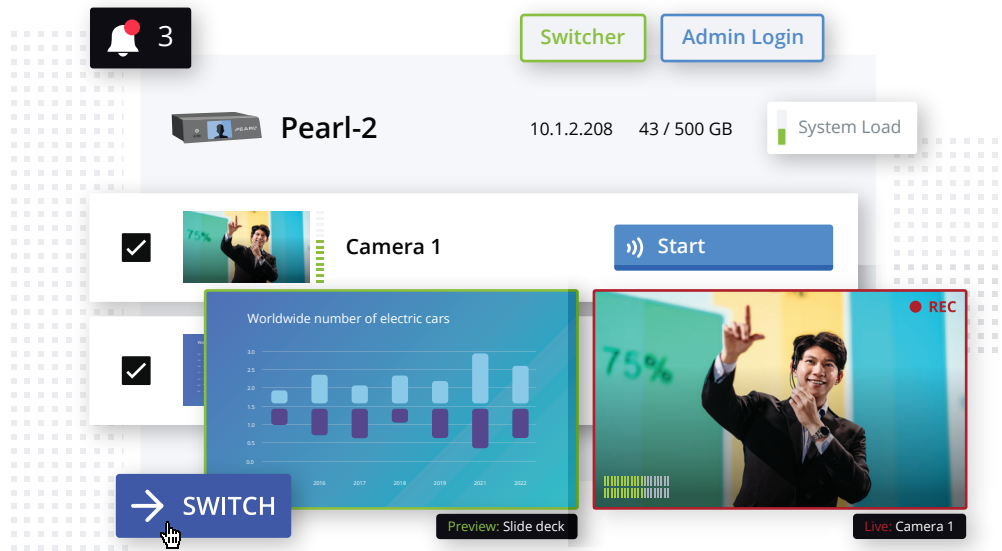

2560 × 1600 - 85 fps
2048 × 2048 - 85 fps

Epiphan DVI2PCIe AV Kit™

Extend the functionality of your DVI2PCIe Duo capture card and add even more video and audio inputs.

Cloud services

Innovative services to streamline and scale your production.

Make video magic anytime, anywhere

Control Pearl systems from anywhere with Epiphan Cloud's fully remote streaming and recording, monitoring, and switching. It's the easiest way to create broadcast-quality content from a distance.