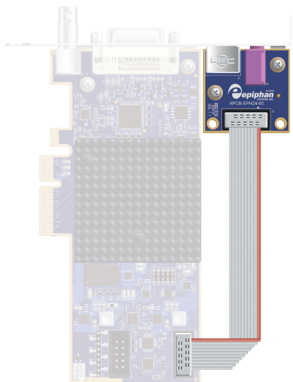

4096 × 2160 - 30fps

Epiphan Pearl-2™ Rackmount

All the same features as Pearl-2 but designed for installation in a rack.

Easily integrate with Crestron AV systems

Using the Crestron-developed Control Module, integrating Pearl into a Crestron AV system is a snap.

1920 × 1080 - 60fps

Internal capture cards

High performance and easy installation.

Epiphan DVI2PCIe Duo™

Internal PCIe capture card captures lossless video from dual-link and single-link DVI video sources, as well as VGA, HDMI, and SDI video sources with audio from SDI and HDMI sources.

2560 × 1600 - 85 fps
2048 × 2048 - 85 fps

Epiphan DVI2PCIe AV Kit™

Extend the functionality of your DVI2PCIe Duo capture card and add even more video and audio inputs.

Cloud services

Innovative services to streamline and scale your production.