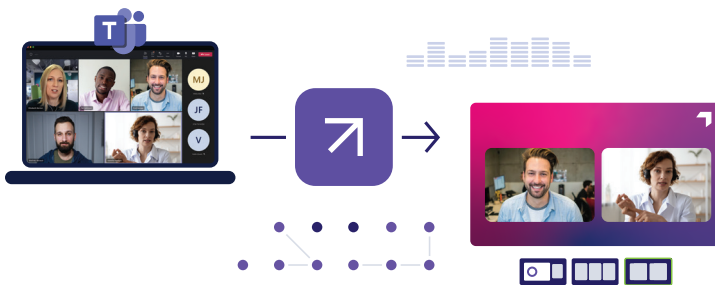

Produce broadcast-quality content with Microsoft Teams

Epiphan Connect bridges the gap between the convenience of video conferencing and the quality of broadcast.