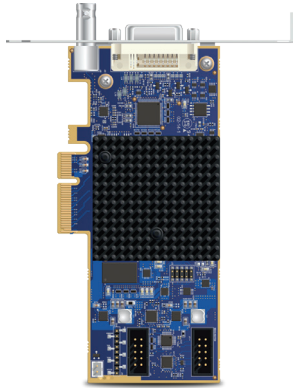

Epiphan Video

Product catalog

Live video production

High-performance hardware for video capture, streaming, and recording.

Epiphan Pearl Nano™

Use as a reliable, 4K-capable video distribution device, portable contribution encoder, or streamer and recorder add-on to a full production switcher. Now with H.265/HEVC video compression.

4096 × 2160 - 30fps

Epiphan Pearl-2™ Rackmount

All the same features as Pearl-2 but designed for installation in a rack.

Easily integrate with Crestron AV systems

Using the Crestron-developed Control Module, integrating Pearl into a Crestron AV system is a snap.

Epiphan AV.io HD+™

Capture 1080p video from any HDMI camera or device with nearly zero latency, bringing in audio through HDMI, the 3.5 mm input, or both.

1920 × 1080 - 60fps

Epiphan AV.io SDI+™

Capture 1080p video from any SDI camera or device with nearly zero latency, bringing in audio through HDMI, the 3.5 mm input, or both.

1920 × 1080 - 60fps

Internal capture cards

High performance and easy installation.

Epiphan DVI2PCIe Duo™

Internal PCIe capture card captures lossless video from dual-link and single-link DVI video sources, as well as VGA, HDMI, and SDI video sources with audio from SDI and HDMI sources.